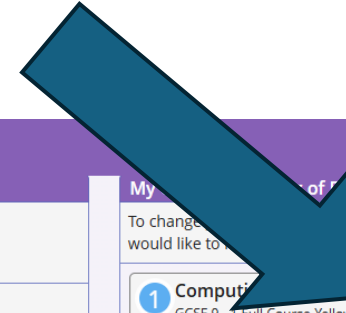

Sign in

OR

The image shows a sign-in form for 'SIMS Options' overlaid on a background of misty mountains. Two large teal arrows point to the 'Username' and 'Password' input fields. The 'Username' field contains the placeholder text 'This is usually an email address'. The 'Password' field contains the placeholder text 'Password'. Below the password field is a checkbox for 'Show Password' and a link for 'Forgot Password?'. A dark blue 'Sign in' button is positioned below the form. Underneath the button is a horizontal line with 'OR' in the center, followed by five social media icons: Apple, Facebook, Google, Microsoft, and Twitter.

No courses selected.

My Reserves in Order of Preference (Total Reserves: 0)

To change your order of preference select a reserve and click the position in the list you would like to move it to.

No reserves selected.

2. Then choose 2 reserves by clicking on the reserve tab

Your 3 first choice subjects will appear blue here

Yellow Option

Business will only have 2 classes.

You have chosen 1 of 1 courses and 0 of 1 reserves from this list